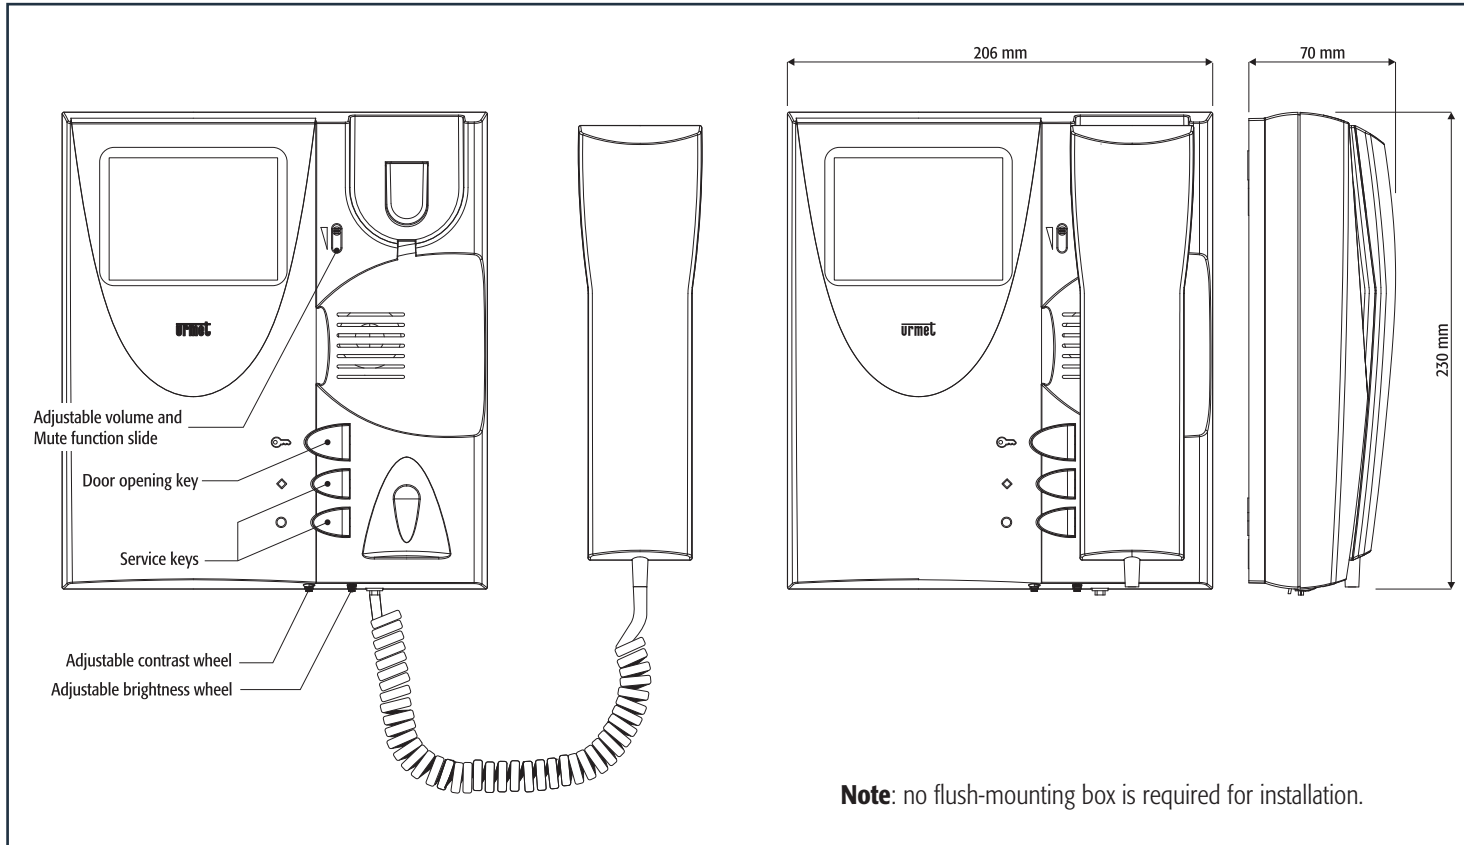

ARCO

4.5" B/W VIDEO DOOR PHONE

Devices

- 1715/1 4.5" B/W video door phone
- 1715/17 4.5" B/W video door phone for hearing aids

Accessories

- 1705/82 Bracket for 2GO! system
- 1705/90 Bracket for coax systems
- 1705/92 Bracket for Digivoice system
- 1705/954 Bracket for VOP system
- 1705/955 Bracket for 5-wire video system
- 1705/100 Plastic support for Sentry video door phone replacement
- 1132/54 Three-tone gong kit
- 9854/52 Supplementary electronic buzzer
- 9854/53 Floor call add-on device

Spare parts

- 1715/101 Standard handset
- 1715/107 Handset with hearing aids capsule